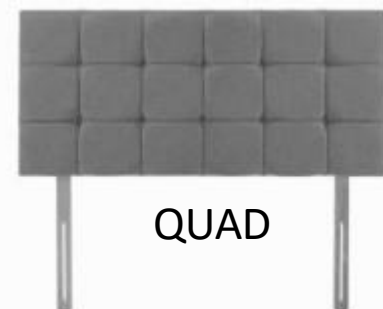

5FT £190

54"

3FT £200

4FT / 4 FT 6 £230

5FT £315

DREAM

LINEAR

MANHATTAN