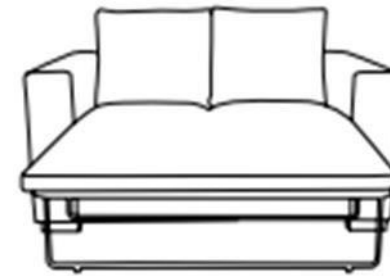

# SOFA BED

SOFA BED - £550

Material sofa, with fold out bed.

**Sofabed**

H:85 x W:166 x D:97 (cm)

BEIGE

PEWTER

SILVER