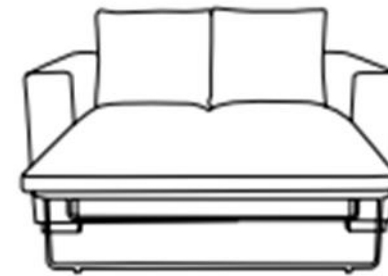

SOFA BED

SOFA BED - £550

Material sofa, with fold out bed.

Sofabed