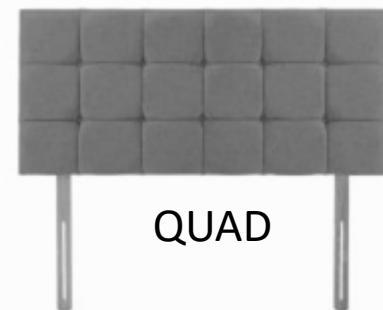

5FT £190

54"

3FT £200

4FT / 4 FT 6 £230

5FT £315

DREAM

LINEAR

MANHATTAN